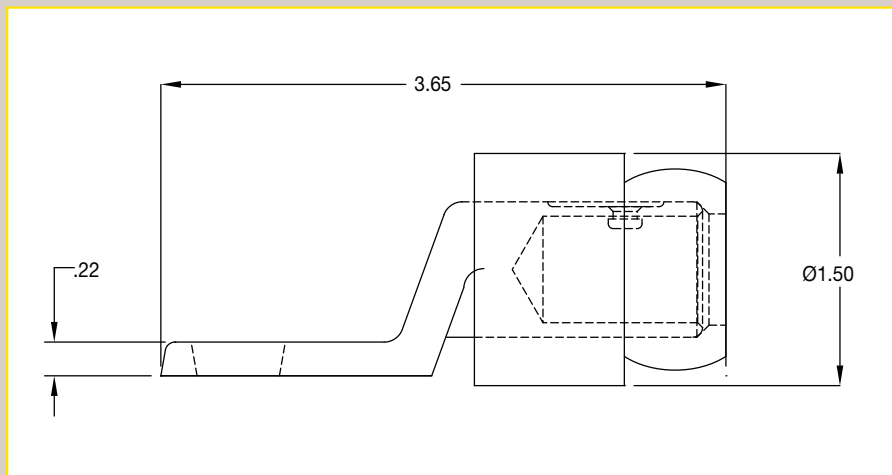

Cam-Lok® Standard Series

All Cam-Lok part numbers available in convenient, single-use, color-coded packaging.

FEMALE TERMINAL CONNECTORS		
COLOR	ANGLE STYLE COMPLETE PART NO.	OFFSET STYLE COMPLETE PART NO.
BLACK	E1018-575	E1018-625
RED	E1018-577	E1018-627
GREEN	E1018-579	E1018-629
WHITE	E1018-580	E1018-630
BLUE	E1018-587	E1018-638
BROWN	E1018-590	E1018-639
ORANGE	E1018-578	E1018-628
YELLOW	E1018-576	E1018-626

Stud hole 21/32"

E1018-575

E1018-625

E1018 Series

CAM-LOK STANDARD SERIES "BALL NOSE" DESIGN RECEPTACLES AND PLUGS HAVE BEEN USED FOR YEARS IN SHIPYARDS, CONSTRUCTION SITES AND POWER PLANTS. THEY HAVE BECOME THE STANDARD BY THE BROADCAST INDUSTRY IN CANADA, AS WELL AS THE WELDING INDUSTRY IN THE UNITED STATES.

RATINGS: 600 VOLTS UP TO 400 AMPERES CONTINUOUS

**STANDARD MATERIALS
CABLE SIZE: #8 - 4/0
BODY: SYNTHETIC RUBBER**

**AGENCY APPROVALS
CSA CERTIFIED LR13963**

ENVIRONMENTAL RATING: NEMA 3R