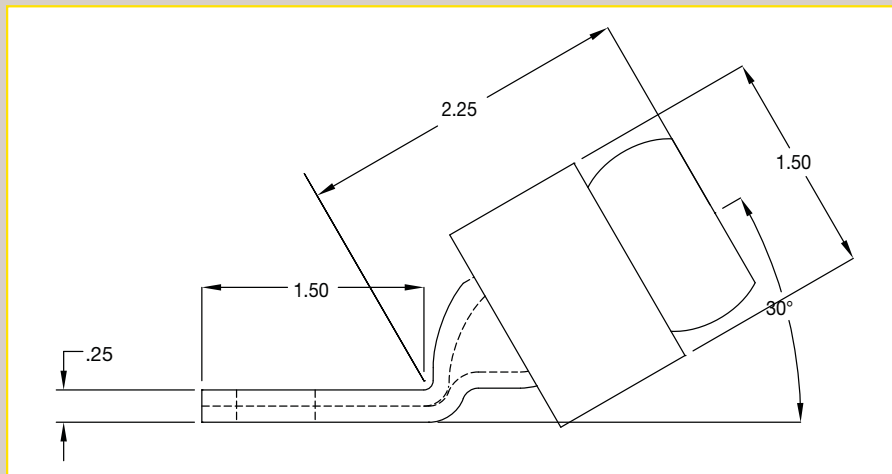

Cam-Lok® Standard Series

All Cam-Lok part numbers available in convenient, single-use, color-coded packaging.

FEMALE TERMINAL CONNECTORS		
COLOR	ANGLE STYLE COMPLETE PART NO.	OFFSET STYLE COMPLETE PART NO.
BLACK	E1018-575	E1018-625
RED	E1018-577	E1018-627
GREEN	E1018-579	E1018-629
WHITE	E1018-580	E1018-630
BLUE	E1018-587	E1018-638
BROWN	E1018-590	E1018-639
ORANGE	E1018-578	E1018-628
YELLOW	E1018-576	E1018-626

Stud hole 21/32"

E1018-575

E1018-625

E1018 Series

CAM-LOK STANDARD SERIES "BALL NOSE" DESIGN RECEPTACLES AND PLUGS HAVE BEEN USED FOR YEARS IN SHIPYARDS, CONSTRUCTION SITES AND POWER PLANTS. THEY HAVE BECOME THE STANDARD BY THE BROADCAST INDUSTRY IN CANADA, AS WELL AS THE WELDING INDUSTRY IN THE UNITED STATES.

RATINGS: 600 VOLTS UP TO 400 AMPERES CONTINUOUS

**STANDARD MATERIALS
CABLE SIZE: #8 - 4/0
BODY: SYNTHETIC RUBBER**

**AGENCY APPROVALS
CSA CERTIFIED LR13963**

ENVIRONMENTAL RATING: NEMA 3R